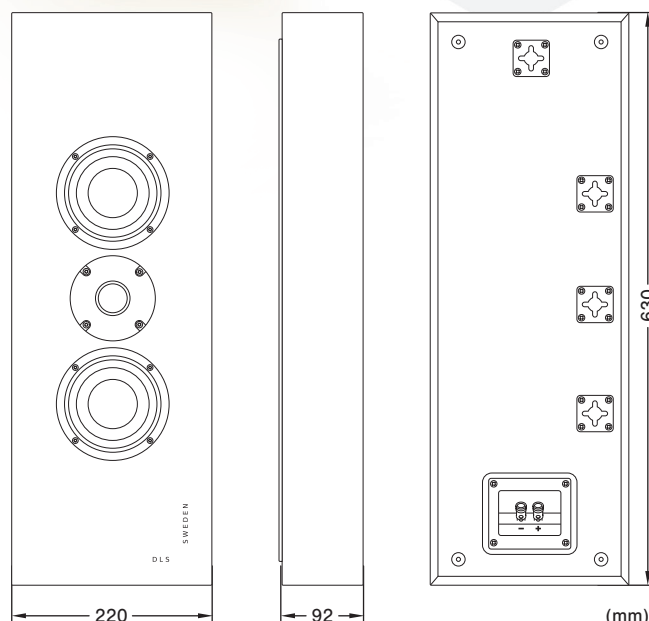

SPECIFICATIONS	
Component	2-way bass reflex speaker
Type	On-wall
Available colors	Matte White & Satin Black
Woofer	2x140mm kevlar woofer
Tweeter	1x30mm soft dome tweeter
Impedance	4 Ohm
Sensitivity	89dB 1W/1M
Recommended amp. power	30 - 150 W
Frequency response	65 - 25000 Hz
Weight	5,9 kg / piece

LOGISTICS	
EAN barcode	7331644677406 / 7331644679554
Master Carton quantity	1 pair