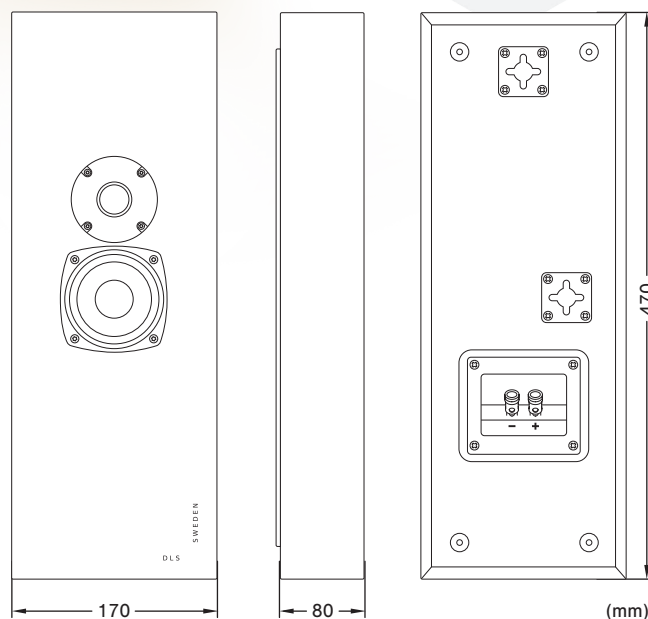

DLS Sweden, a part of Winn Scandinavia AB
www.facebook.com/dlsaudioofficial
www.dls.se | info@dls.se

HOME