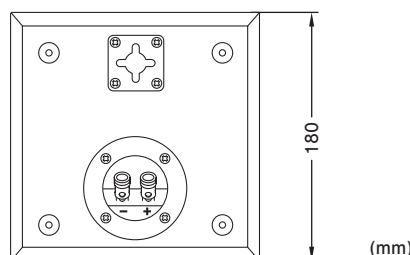

(mm)

DLS Sweden, a part of Winn Scandinavia AB
www.facebook.com/dlsaudioofficial
www.dls.se | info@dls.se

HOME