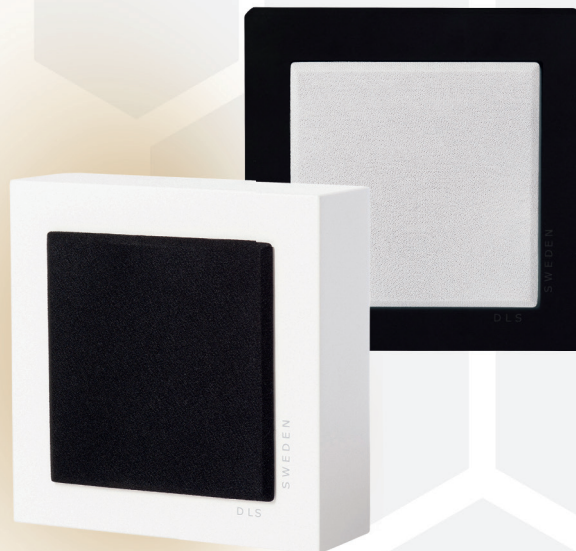

FLATBOX SLIM MINI

HOME IS THE SWEETEST SPOT

Wall-mounted minimalist speaker

Flatbox Slim series delivers eye-catching design and excellent, immersive sound that remains engaging for hours.

- 1-way sealed design featuring a 3-inch full range driver, offering clear and natural audio that works brilliantly with an 80 Hz crossover.
- Ideal for compact setups or as a surround and height speaker in a home theater system, where it is tonally matched with all other Flatbox speakers.
- Slim, wall mounted speaker with a minimalist design and impressive sound that easily blends into your living space without being obtrusive.
- Multiple keyhole mounts for versatile installation, and adjustable rubber spacers on the rear for easy wire routing & support for uneven walls.
- Spring-loaded push terminals for a hassle-free connection and support for banana plugs.

SPECIFICATIONS	
Component	1-way sealed box speaker
Type	On-wall
Available colors	Matte White & Satin Black
Speaker	1x76mm kevlar full range
Impedance	8 Ohm
Sensitivity	85dB 1W/1M
Recommended amp. power	20 - 80 W
Frequency response	85 - 20000 Hz
Weight	1,3 kg / piece