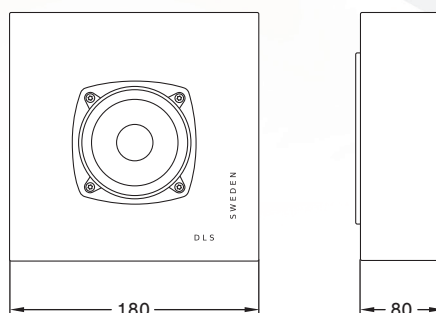

(mm)

DLS Sweden, a part of Winn Scandinavia AB
www.facebook.com/dlsaudioofficial
www.dls.se | info@dls.se

HOME