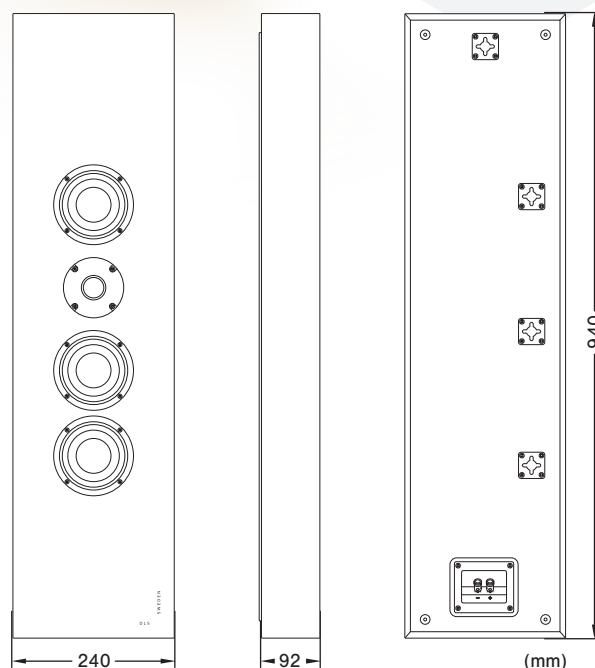

SPECIFICATIONS	
Component	2,5-way bass reflex speaker
Type	On-wall
Available colors	Matte White & Satin Black
Woofer	1x4" bass woofer
Midrange	2x4" bass/midrange woofers
Tweeter	1x30mm soft dome tweeter
Impedance	4 Ohm
Sensitivity	90dB 1W/1M
Recommended amp. power	30 - 200 W
Frequency response	58 - 25000 Hz
Weight	11,1 kg / piece

LOGISTICS	
EAN barcode	7331644678304 / 7331644679561
Master Carton quantity	1 pair