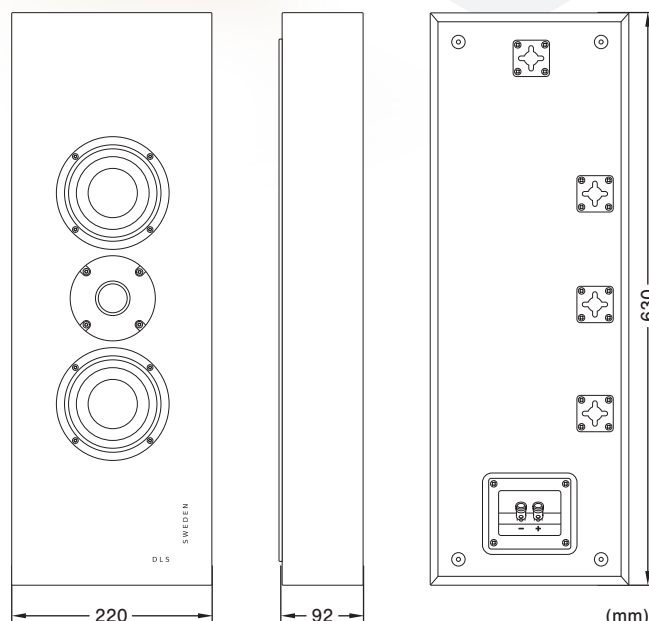

SPECIFICATIONS	
Component	2-way bass reflex speaker
Type	On-wall
Available colors	Matte White & Satin Black
Woofer	2x4" woofer
Tweeter	1x30mm soft dome tweeter
Impedance	4 Ohm
Sensitivity	89dB 1W/1M
Recommended amp. power	30 - 150 W
Frequency response	65 - 25000 Hz
Weight	5,9 kg / piece

LOGISTICS	
EAN barcode	7331644677406 / 7331644679554
Master Carton quantity	1 pair