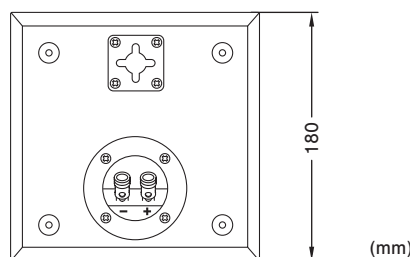

(mm)

DLS Sweden, a part of Winn Scandinavia AB
www.facebook.com/dlsaudioofficial
www.dls.se | info@dls.se

HOME