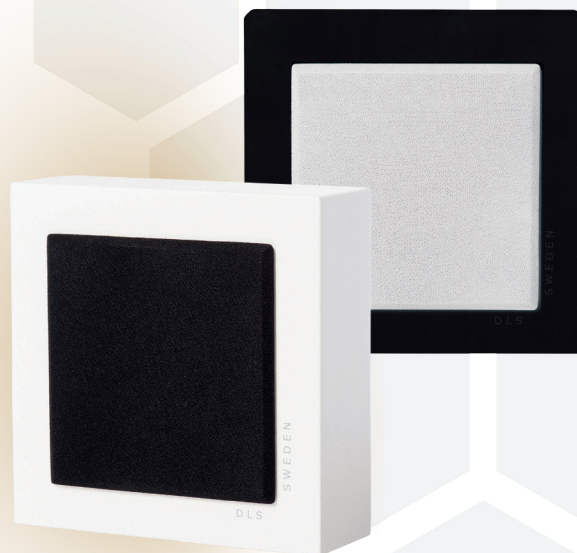

FLATBOX SLIM MINI

HOME IS THE SWEETEST SPOT

Wall-mounted minimalist speaker

Flatbox Slim series delivers eye-catching design and excellent, immersive sound that remains engaging for hours.

- 1-way sealed design featuring a 3-inch full range driver, offering clear and natural audio that works brilliantly with an 80 Hz crossover.
- Ideal for compact setups or as a surround and height speaker in a home theater system, where it is tonally matched with all other Flatbox speakers.
- Slim, wall mounted speaker with a minimalist design and impressive sound that easily blends into your living space without being obtrusive. Light and dark front covers included to tailor the speaker for your home.
- Multiple keyhole mounts for versatile installation, and adjustable rubber spacers on the rear for easy wire routing & support for uneven walls.
- Spring-loaded push terminals for a hassle-free connection and support for banana plugs.

SPECIFICATIONS	
Component	1-way sealed box speaker
Type	On-wall
Available colors	Matte White & Satin Black
Speaker	1x3" full range driver
Impedance	8 Ohm
Sensitivity	85dB 1W/1M
Recommended amp. power	20 - 80 W
Frequency response	85 - 20000 Hz
Weight	1,3 kg / piece