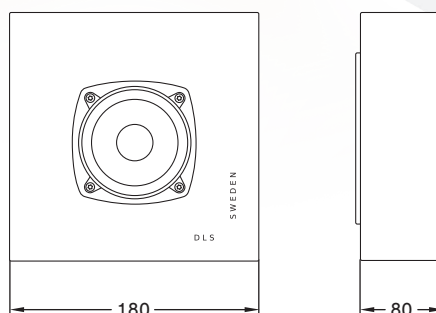

(mm)

DLS Sweden, a part of Winn Scandinavia AB
www.facebook.com/dlsaudioofficial
www.dls.se | info@dls.se

HOME