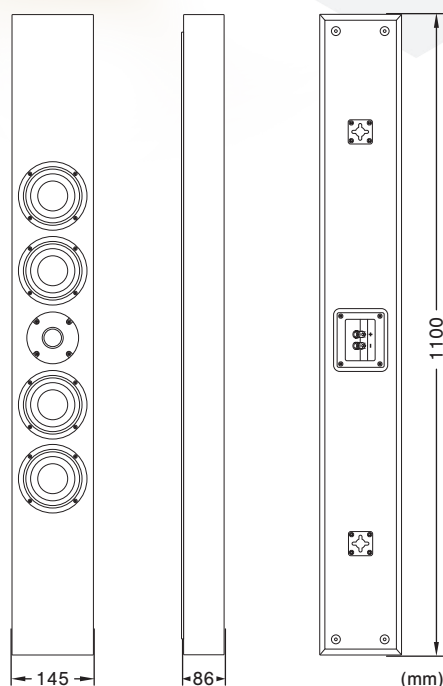

DLS Sweden, a part of Winn Scandinavia AB
www.facebook.com/dlsaudioofficial
www.dls.se | info@dls.se

HOME