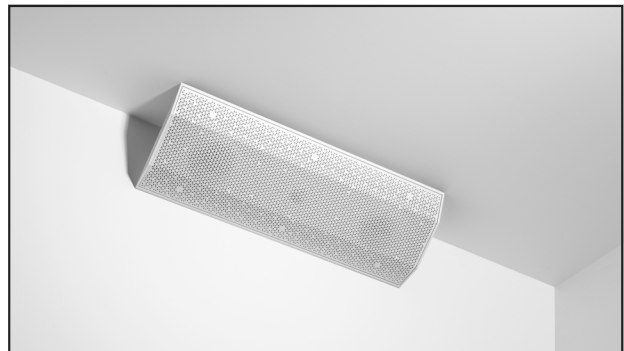

ALL-IN-ONE WIRELESS INDOOR & OUTDOOR SPEAKER

ACTIVE SURFACE MOUNT SPEAKER

The iO1 speaker can be used indoors and outdoors in 6 different orientations. Connect to the speakers wirelessly or via a data cable. With a powerful amplifier and connectivity all built in, this active surface mount speaker delivers premium audio quality and ease of installation in one versatile package.

BLACK

WHITE

IPX6

LIMITLESS INSTALL POSSIBILITIES

ON WALL

Ideal for any wall mount application where you want to focus audio directly to an indoor or outdoor seating area.

IN CORNER

Ideal for any corner such as eaves in the garden or corners of rooms. Can mount horizontally or vertically.

PENDENT

Ideal for pendent hanging over a kitchen island, a dining table, a hot tub or in a pergola. Eyelet kit sold separately.

COUNTER TOP

Ideal for on a bookcase, dining room sideboard, a desk or above a kitchen unit.

GROUND SPIKE

Different applications available - floor mount (on decking), hinged (wall mount) or ground spike. Sold separately.

ON CORNER

Ideal for corners of a room, where you want to focus audio directly into an area.