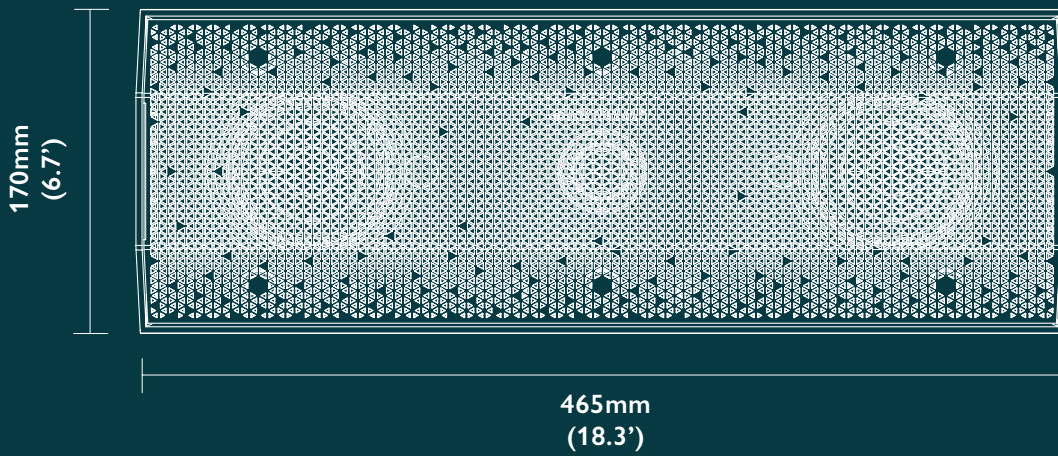

Speaker Dimensions: Dimensions in mm (inches)