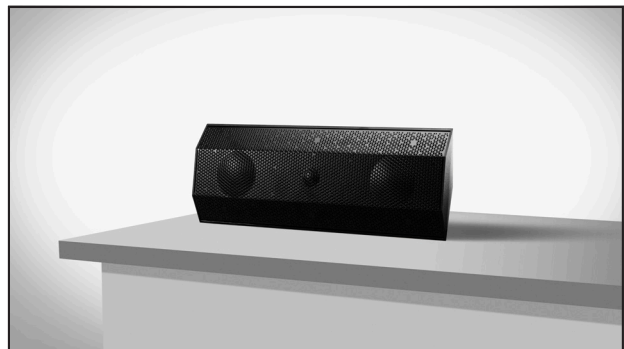

ALL-IN-ONE WIRELESS INDOOR & OUTDOOR SPEAKER

ACTIVE SURFACE MOUNT SPEAKER

The iO1 speaker can be used indoors and outdoors in 6 different orientations. Connect to the speakers wirelessly or via a data cable. With a powerful amplifier and connectivity all built in, this active surface mount speaker delivers premium audio quality and ease of installation in one versatile package.

BLACK

WHITE

IPX6

LIMITLESS INSTALL POSSIBILITIES

ON WALL

Ideal for any wall mount application where you want to focus audio directly to an indoor or outdoor seating area.

IN CORNER

Ideal for any corner such as eaves in the garden or corners of rooms. Can mount horizontally or vertically.

PENDENT

Ideal for pendent hanging over a kitchen island, a dining table, a hot tub or in a pergola. Eyelet kit sold separately.

COUNTER TOP

Ideal for on a bookcase, dining room sideboard, a desk or above a kitchen unit.

GROUND SPIKE

Different applications available - floor mount (on decking), hinged (wall mount) or ground spike. Sold separately.

ON CORNER

Ideal for corners of a room, where you want to focus audio directly into an area.