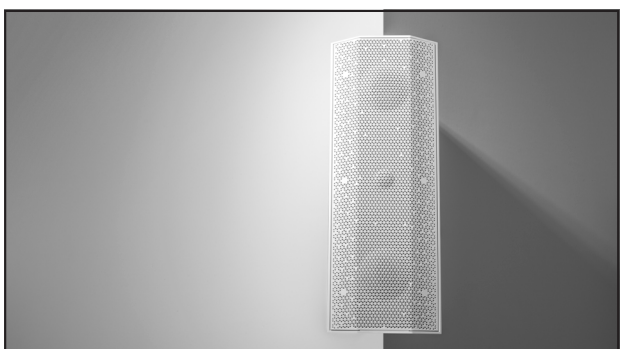

ALL-IN-ONE WIRELESS INDOOR & OUTDOOR SPEAKER

ACTIVE SURFACE MOUNT SPEAKER

The iO1 speaker can be used indoors and outdoors in 6 different orientations. Connect to the speakers wirelessly or via a data cable. With a powerful amplifier and connectivity all built in, this active surface mount speaker delivers premium audio quality and ease of installation in one versatile package.

BLACK

WHITE

IPX6

LIMITLESS INSTALL POSSIBILITIES

ON WALL

Ideal for any wall mount application where you want to focus audio directly to an indoor or outdoor seating area.

IN CORNER

Ideal for any corner such as eaves in the garden or corners of rooms. Can mount horizontally or vertically.

PENDENT

Ideal for pendent hanging over a kitchen island, a dining table, a hot tub or in a pergola. Eyelet kit sold separately.

COUNTER TOP

Ideal for on a bookcase, dining room sideboard, a desk or above a kitchen unit.

GROUND SPIKE

Different applications available - floor mount (on decking), hinged (wall mount) or ground spike. Sold separately.

ON CORNER

Ideal for corners of a room, where you want to focus audio directly into an area.