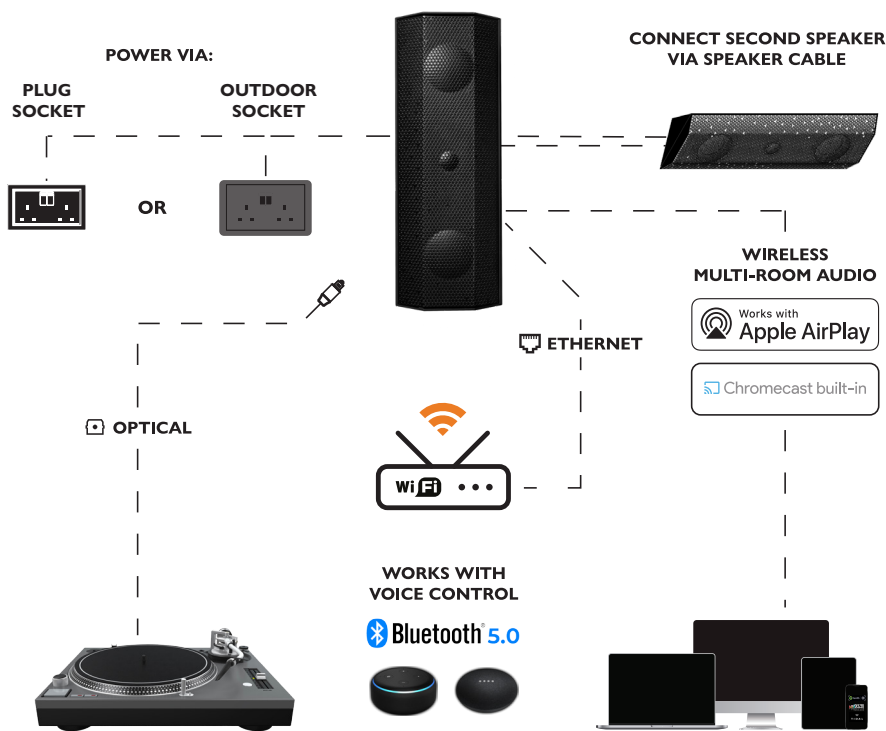

BLACK

WHITE

IPX6

LIMITLESS INSTALL POSSIBILITIES

ON WALL

Ideal for any wall mount application where you want to focus audio directly to an indoor or outdoor seating area.

IN CORNER

Ideal for any corner such as eaves in the garden or corners of rooms. Can mount horizontally or vertically.

GROUND SPIKE

Different applications available - floor mount (on decking), hinged (wall mount) or ground spike. Sold separately.

ON CORNER

Ideal for corners of a room, where you want to focus audio directly into an area.

(Ground Spike and Pendent mounting kit sold separately)

ALL-IN-ONE SYSTEM. JUST ADD POWER.

ONE SPEAKER. SIX WAYS.

ON WALL

PENDENT

IN CORNER

COUNTER TOP

GROUND SPIKE

Dynamic Sound

Fully Adjustable EQ via Lithe App to deliver fine tuned optimal sound

Choice of Connectivity

Wireless and Wired Connections to use with any streaming service or cabled equipment

Accessories available