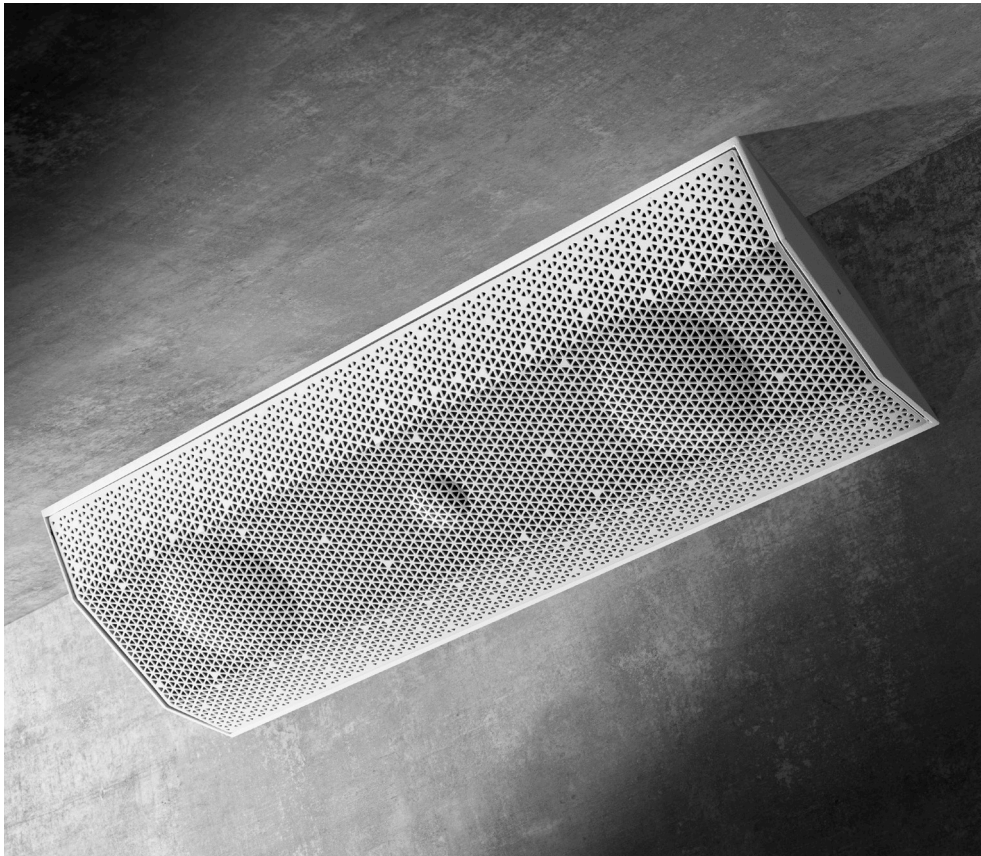

ALL-IN-ONE WIRELESS INDOOR & OUTDOOR SPEAKER

ACTIVE SURFACE MOUNT SPEAKER

The iO1 speaker can be used indoors and outdoors in 6 different orientations. Connect to the speakers wirelessly or via a data cable. With a powerful amplifier and connectivity all built in, this active surface mount speaker delivers premium audio quality and ease of installation in one versatile package.

BLACK

WHITE

IPX6

LIMITLESS INSTALL POSSIBILITIES

ON WALL

Ideal for any wall mount application where you want to focus audio directly to an indoor or outdoor seating area.

IN CORNER

Ideal for any corner such as eaves in the garden or corners of rooms. Can mount horizontally or vertically.

PENDENT

Ideal for pendent hanging over a kitchen island, a dining table, a hot tub or in a pergola. Eyelet kit sold separately.

COUNTER TOP

Ideal for on a bookcase, dining room sideboard, a desk or above a kitchen unit.

GROUND SPIKE

Different applications available - floor mount (on decking), hinged (wall mount) or ground spike. Sold separately.

ON CORNER

Ideal for corners of a room, where you want to focus audio directly into an area.