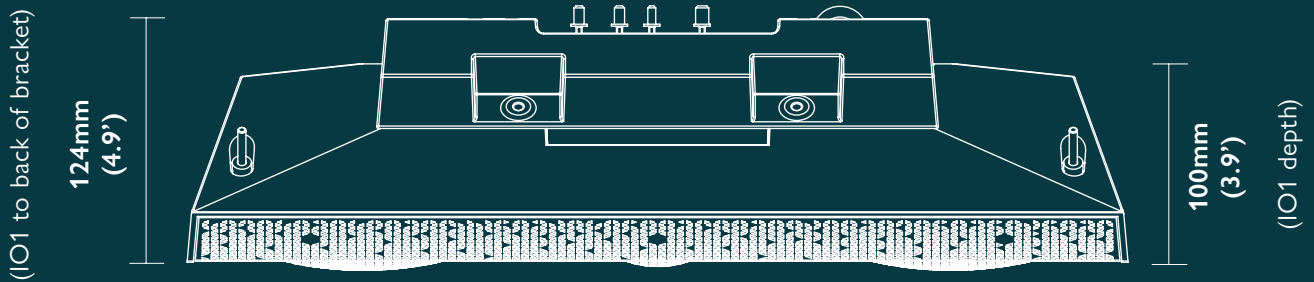

Speaker Dimensions: Dimensions in mm (inches)