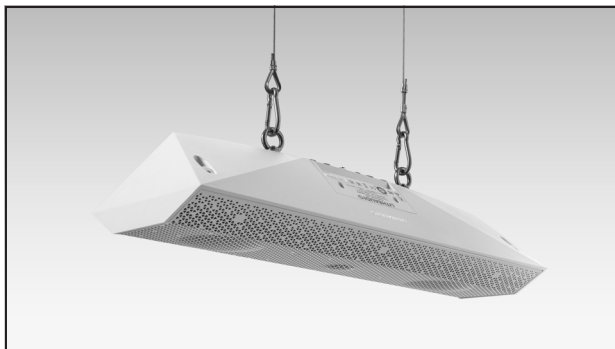

ALL-IN-ONE WIRELESS INDOOR & OUTDOOR SPEAKER

ACTIVE SURFACE MOUNT SPEAKER

The iO1 speaker can be used indoors and outdoors in 6 different orientations. Connect to the speakers wirelessly or via a data cable. With a powerful amplifier and connectivity all built in, this active surface mount speaker delivers premium audio quality and ease of installation in one versatile package.

BLACK

WHITE

IPX6

LIMITLESS INSTALL POSSIBILITIES

ON WALL

Ideal for any wall mount application where you want to focus audio directly to an indoor or outdoor seating area.

IN CORNER

Ideal for any corner such as eaves in the garden or corners of rooms. Can mount horizontally or vertically.

PENDENT

Ideal for pendent hanging over a kitchen island, a dining table, a hot tub or in a pergola. Eyelet kit sold separately.

COUNTER TOP

Ideal for on a bookcase, dining room sideboard, a desk or above a kitchen unit.

GROUND SPIKE

Different applications available - floor mount (on decking), hinged (wall mount) or ground spike. Sold separately.

ON CORNER

Ideal for corners of a room, where you want to focus audio directly into an area.