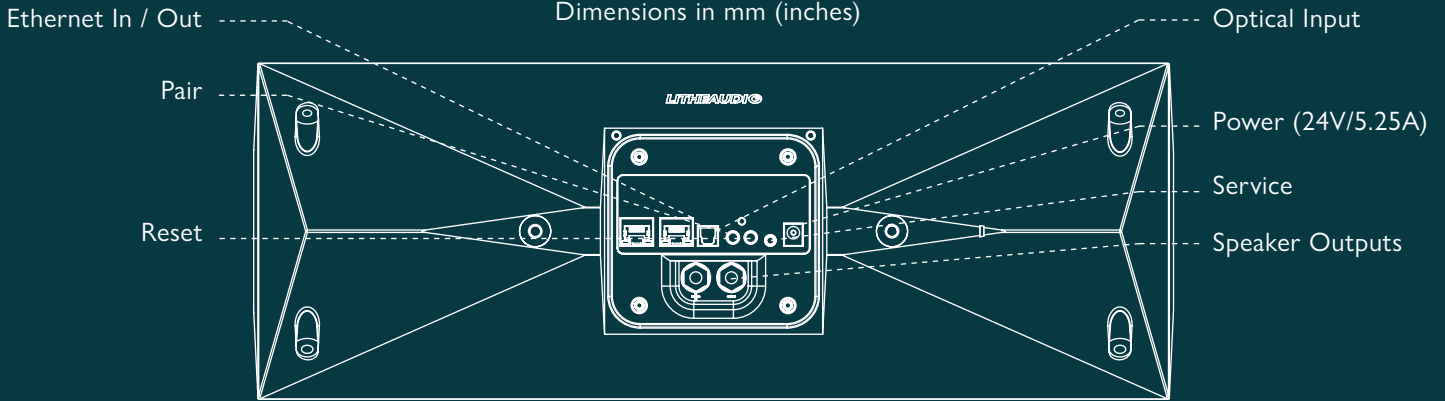

Speaker Dimensions: Dimensions in mm (inches)